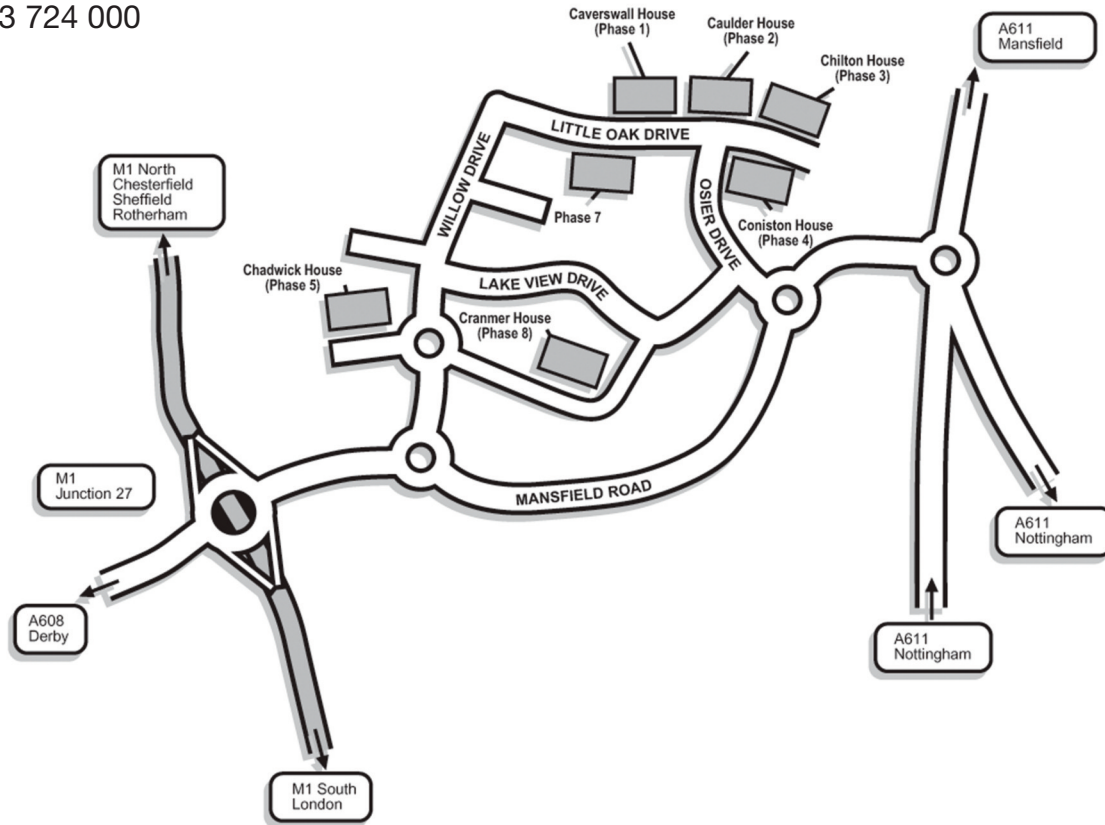

## Directions for PROLOG - Routes to Sherwood Park

### BY ROAD

Prolog is located on the Sherwood Business Park, just off Junction 27, M1

Approaching on the M1 from either South or North, turn off at Exit 27.

On reaching the roundabout at the top of the sliproad take the A608 towards Mansfield.

After about 100 yards you will come to a small roundabout, take the first exit on the left which will be signposted Sherwood Business Park.

As you drive into the Business Park you will see PROLOG building directly across from you on the far side of the park. Follow the road across the business park and enter the Prolog complex by the first entrance on your left.