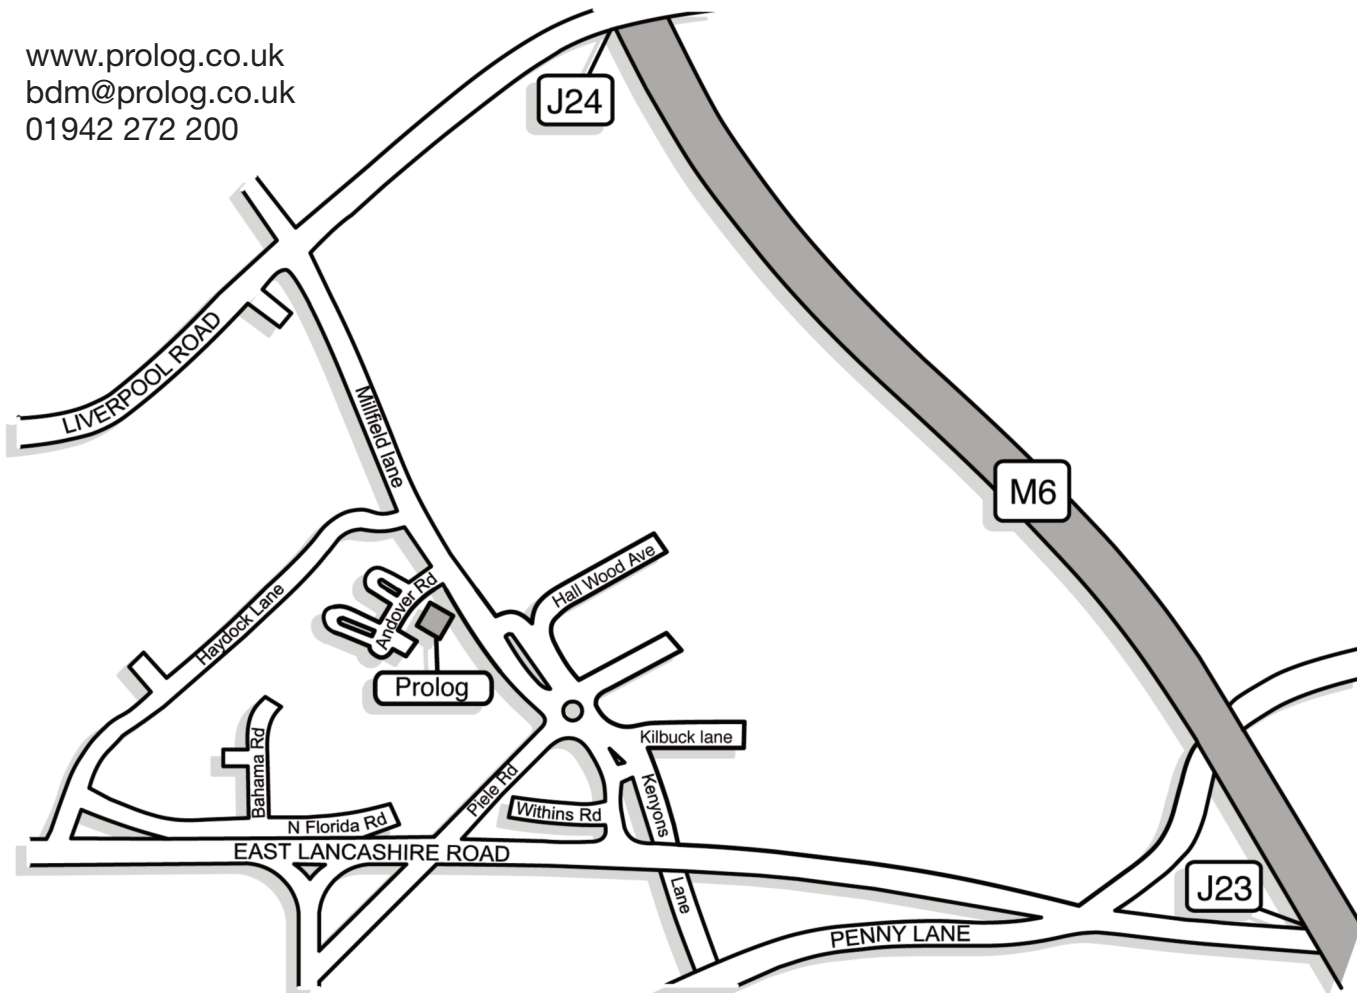

PROLOG

Prolog Haydock
34 Andover Road
Haydock Industrial Estate
St Helens
Merseyside
WA11 9XY

www.prolog.co.uk
bdm@prolog.co.uk
01942 272 200

Directions for PROLOG - Routes to Haydock

From: **M6 SOUTH & MIDLANDS**

1. Leave M6 (North) at Junction 23 for Liverpool A580.
2. Leave Liverpool A580 for Haydock Industrial Estate (Little Chef & Travel Lodge on left).

From: **M6 NORTH**

1. Leave M6 (South) at Junction 24 for St Helens & Ashton A58.
2. Turn Right for St Helens A58.
3. Left at traffic lights for Haydock's Industrial Estates into Millfield Lane.

From: **LIVERPOOL (A580 MANCHESTER)**

1. Leave A580 via left hand turning into Kenyons Lane for Haydock Industrial Estate.

From: **WEST (M56)**

1. Leave M56 for M6 (North) follow directions 1 & 2 from M6 South & Midlands.

From: **MANCHESTER (A580 LIVERPOOL)**

1. Follow direction 2 from M6 South & Midlands.

From: **EAST (M62)**

1. Leave M62 for M6 (North) follow directions 1 & 2 from M6 South & Midlands.